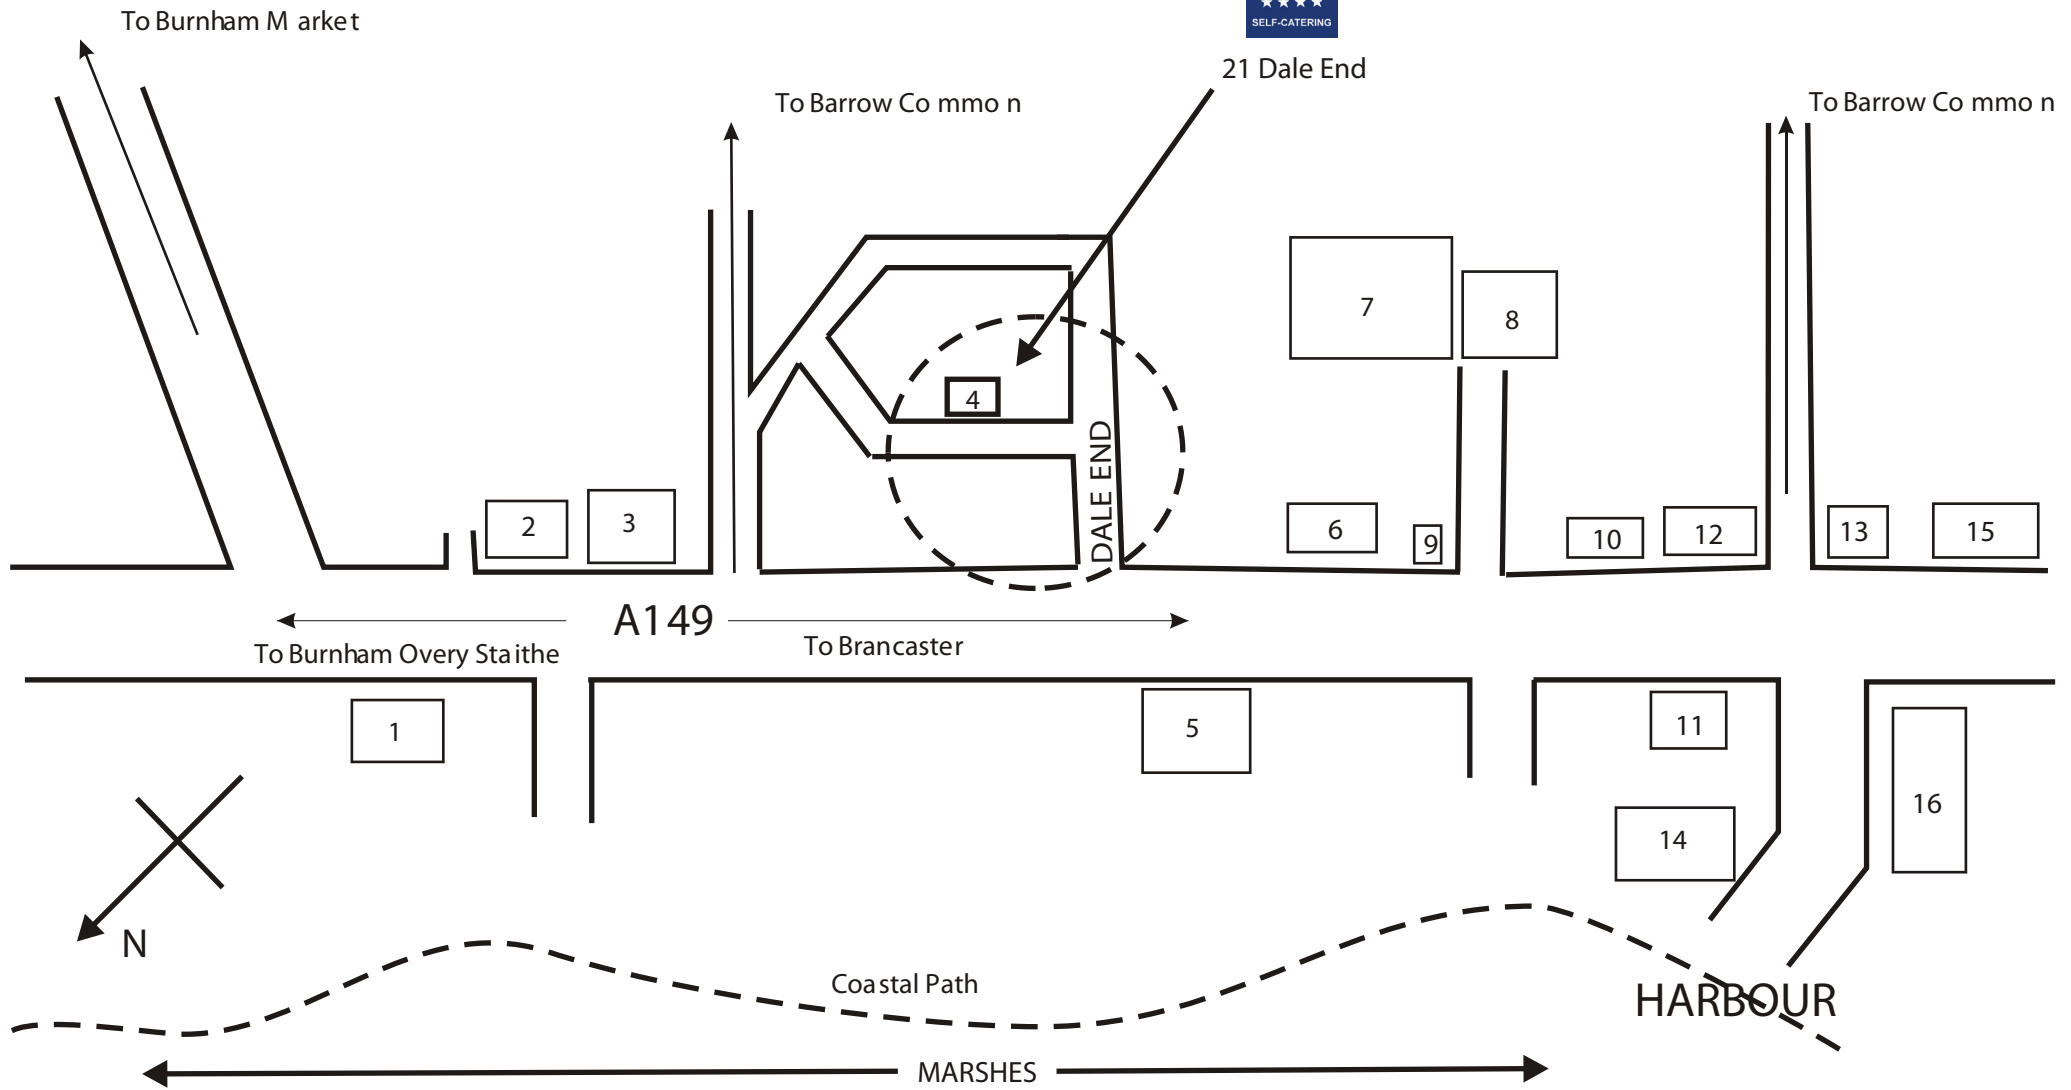

Map of Brancaster Staithe

Key:

- 1. Deepdale Church
- 2. Tourist Information Office
- 3. Deepdale Garage, General Store & Deepdale Café

- 4. **21 Dale End**
- 5. The White Horse - Hotel, Pub & Restaurant
- 6. The Fish Shed - Fresh fish, game, greengrocery bread & Post Office.
- 7. Recreation Ground - Tennis, goalposts and climbing frames
- 8. Brancaster Staithe Village Hall

- 9. Public Telephone Box
- 10. Antiques
- 11. Mervyn Nudd, Harbour Master. Runs Ferry to Scolt Head
- 12. The Jolly Sailors - Pub & Restaurant. Garden and children's play area
- 13. Snellings - Marine and motor engineers